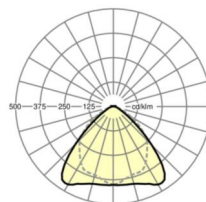

CHARACTERISTICS

Order number	19510004014
EAN number	4020863425464
Commodity code	94051190
Certification mark	IP 20, Protection class I, ENEC10 VDE, F, HACCP DIN10500/Food/IFS-application-related suitability/BRC, Indoor, CE
Impact resistance (IK rating)	IK03 (-20°C bis 35°C)
Ambient temperatur	ta -20°C to 35°C
Warranty period	5 years
State funding programs	BEG - Federal funding for efficient buildings (valid only for Germany)

ELECTRICAL ENGINEERING

Controller	Electronic driver (1 pcs.)
System output	24W
Mains voltage	230V/50Hz
Energy efficiency class/light source	C

LIGHTING TECHNOLOGY

Placement	LED, Colour rendering/Light colour CRI ≥ 80 / 4000K
Colour tolerance (MacAdam)	3SDCM
Nominal luminous flux	4595lm
LED service life	50000h L80/B10 (Tq 35°C), 70000h L80/B50 (Tq 35°C), 100000h L80/B50 (Tq 30°C)
Luminaire luminous efficiency	193lm/W
Beam angle	95° (C0) / 95° (C90)
UGR lat./long.	20.7 / 22.1

MECHANICS

Housing colour	black RAL 9005
Dimensions (LxWxH/DxH)	1531mm x 55mm x 37mm
Weight (net)	1.65kg
Type of installation	Mounting rail system installation, Light structure

Dimensions

L	1531 mm	Length
B	55 mm	Width
H	37 mm	Height

DEEP-LINK

<https://www.regiolux.de/en/article/19510004014>

Reference	LED 4000lm 840
ηLB	100 %
Φ ↓/↑	98 % / 2 %
UGR lat./long.	20.7 / 22.1